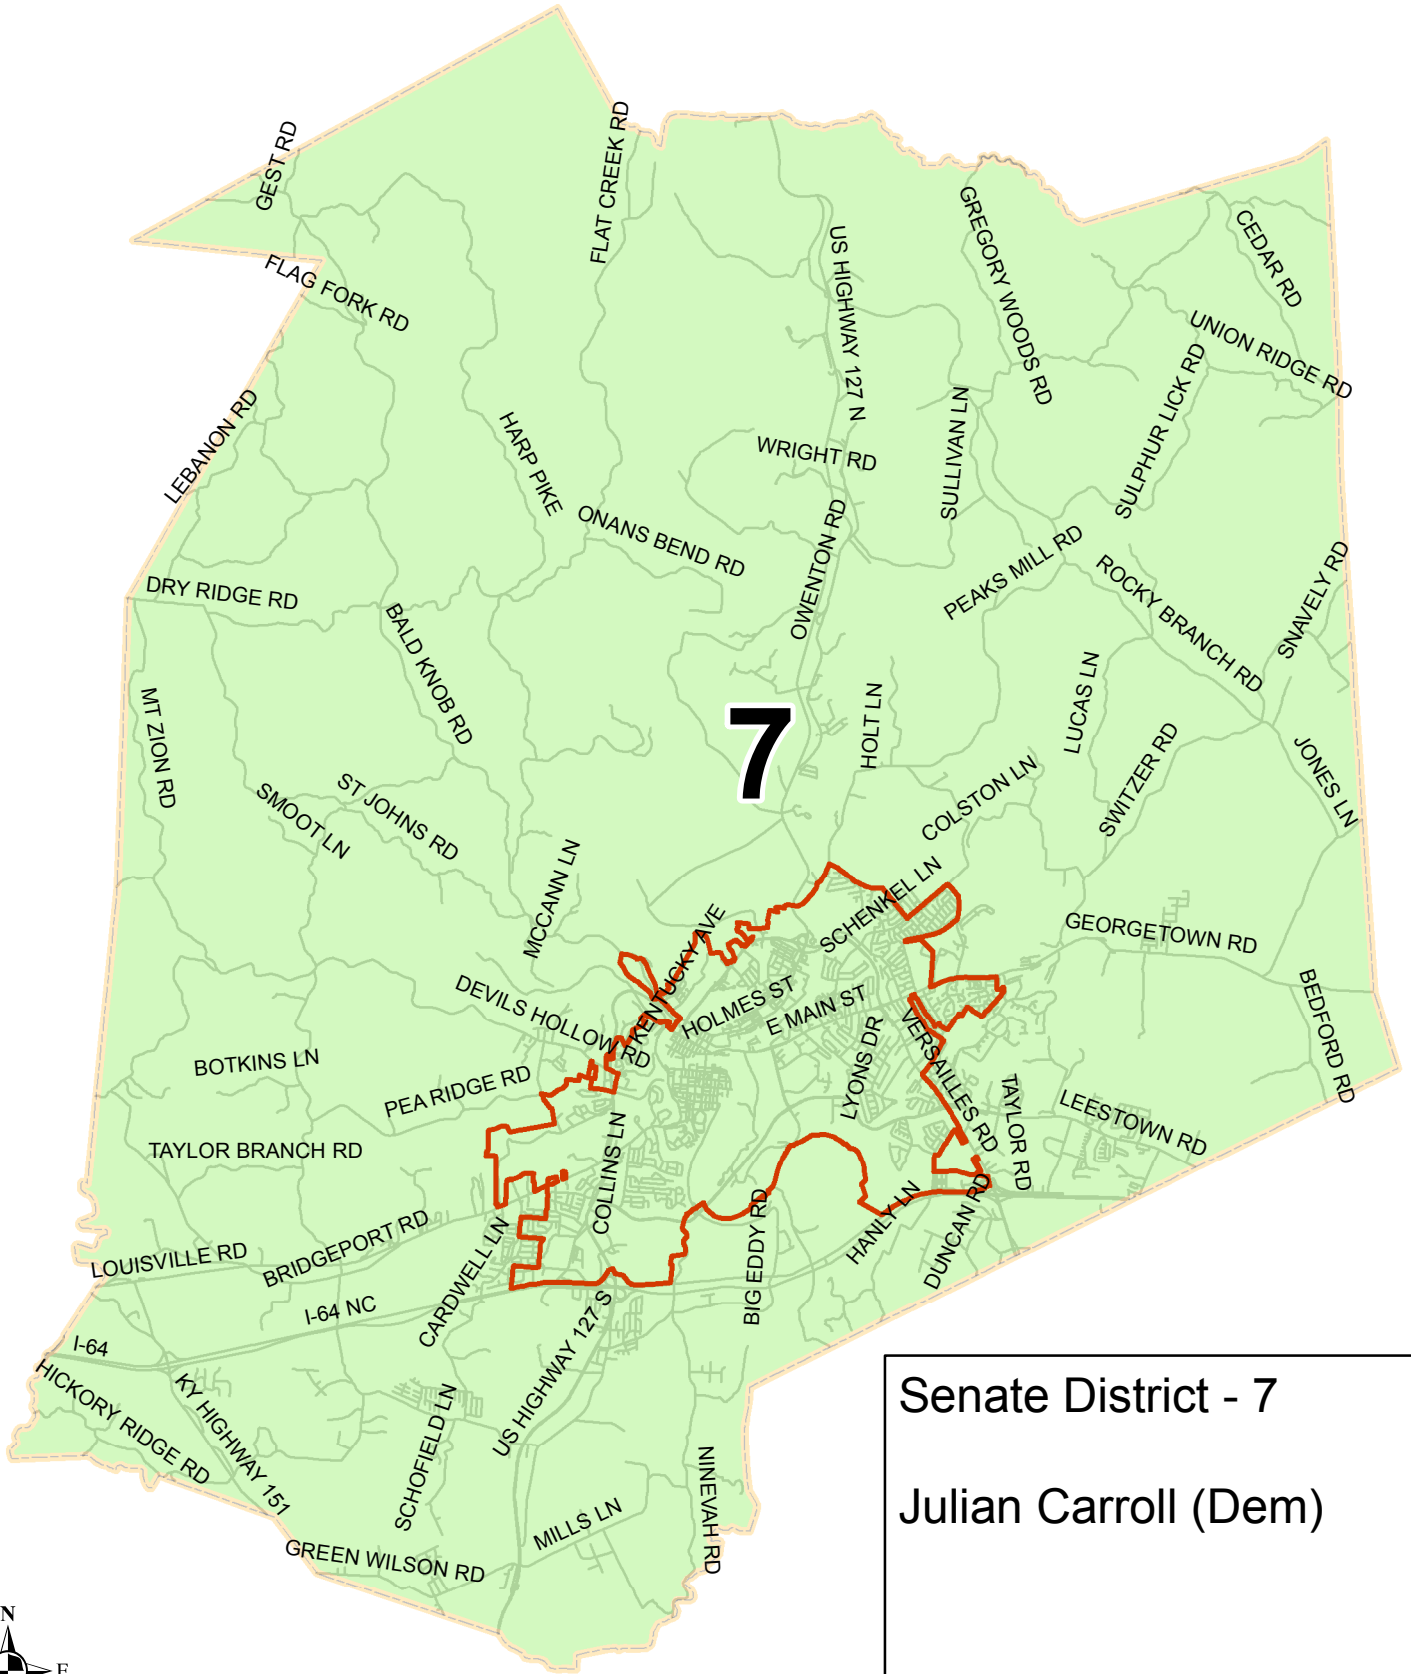

Franklin County KY Senate District

Senate District - 7
Julian Carroll (Dem)