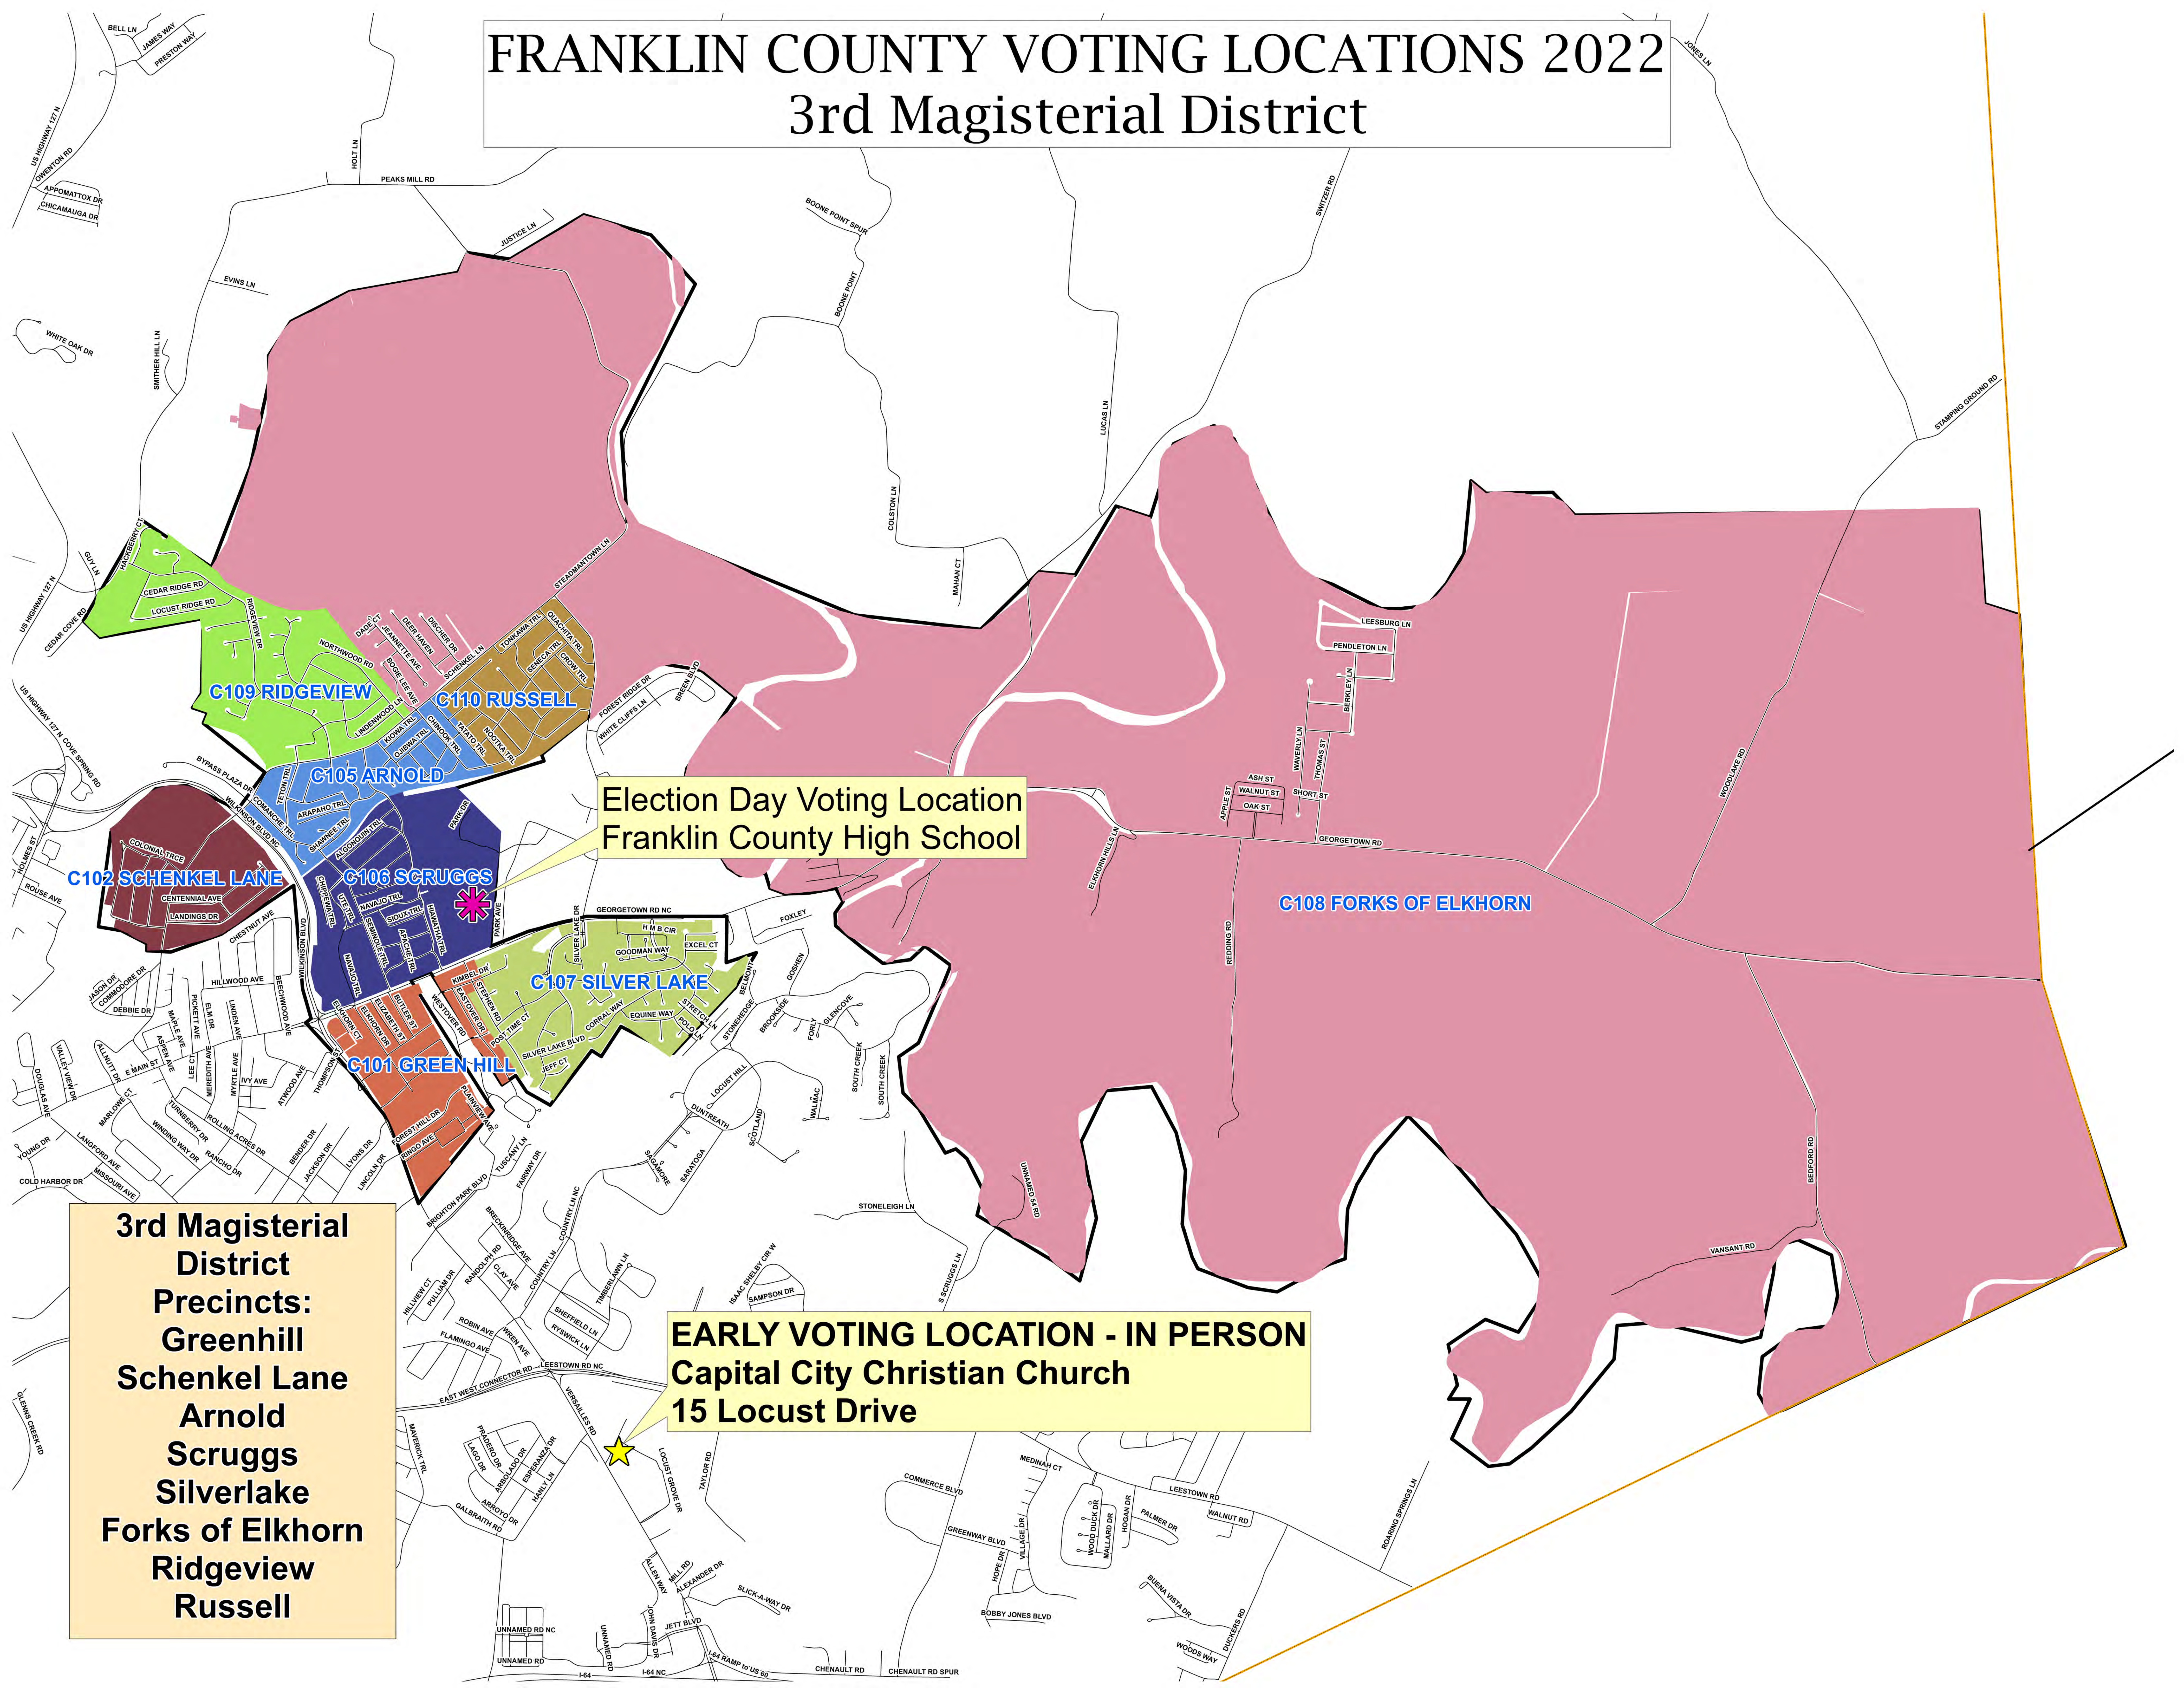

FRANKLIN COUNTY VOTING LOCATIONS 2022

3rd Magisterial District

Election Day Voting Location
Franklin County High School

EARLY VOTING LOCATION - IN PERSON
Capital City Christian Church
15 Locust Drive

3rd Magisterial District
Precincts:
Greenhill
Schenkel Lane
Arnold
Scruggs
Silverlake
Forks of Elkhorn
Ridgeview
Russell