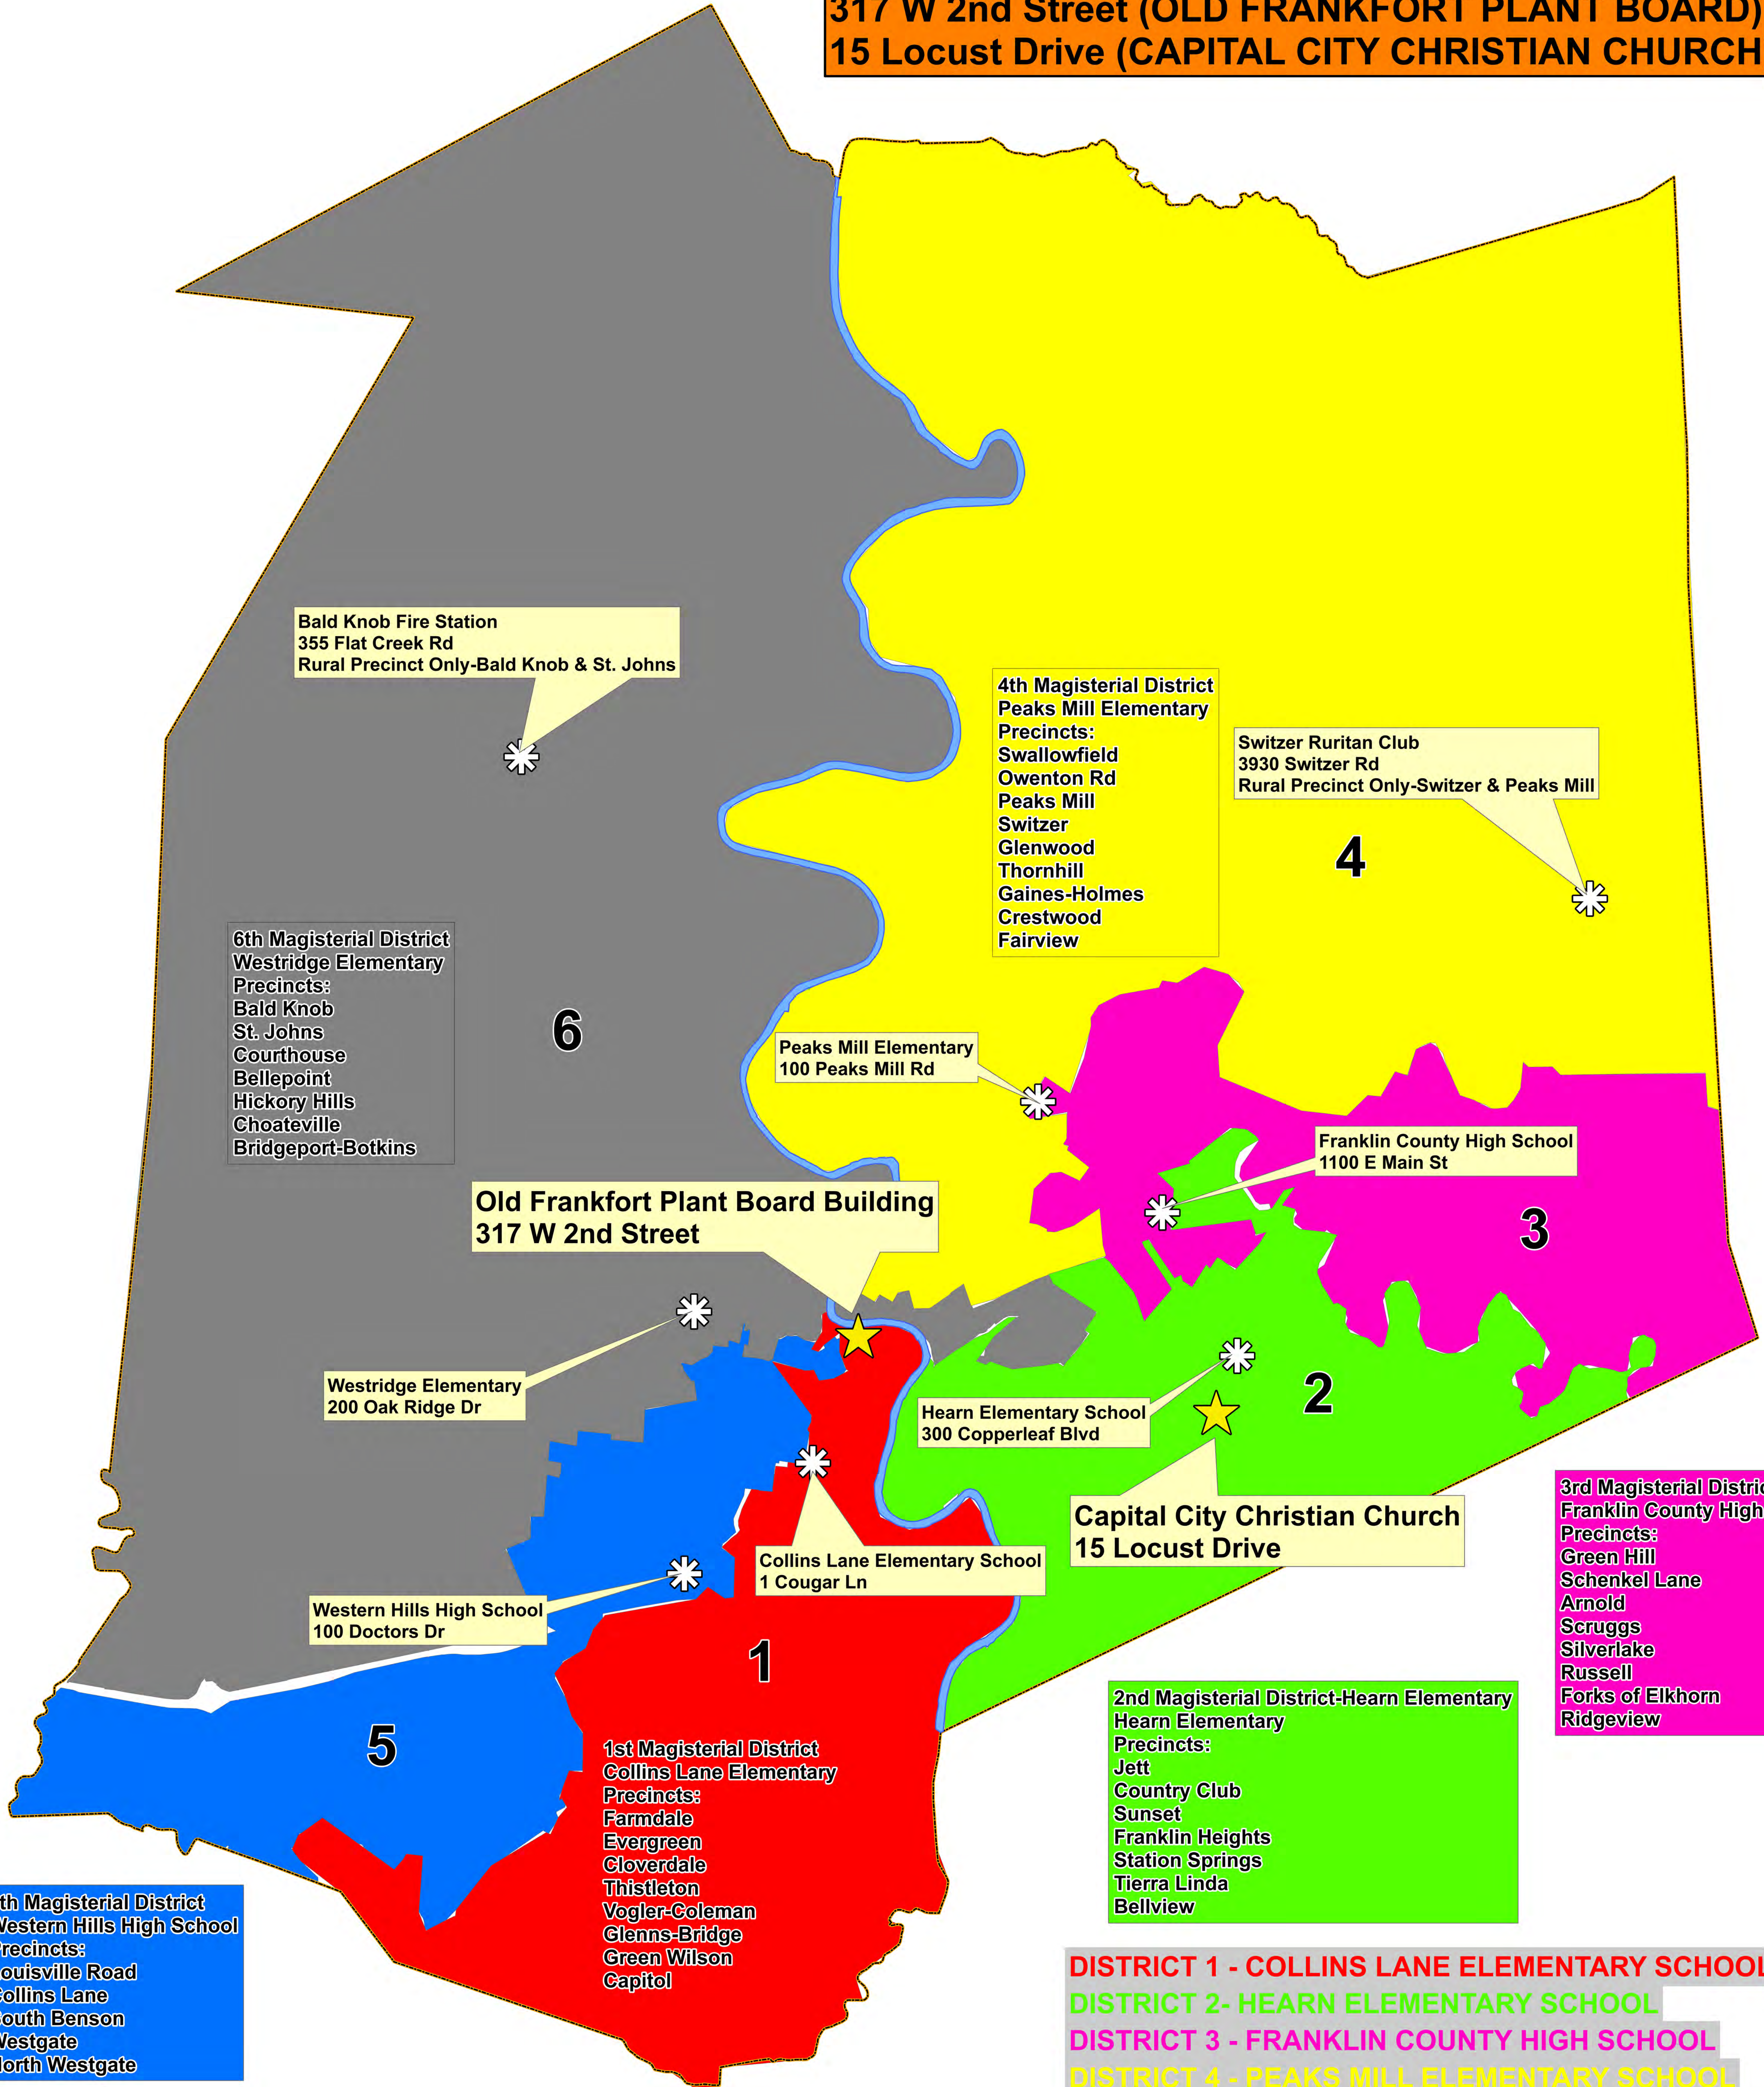

FRANKLIN COUNTY ELECTION 2022

EARLY VOTING LOCATION - IN PERSON

**317 W 2nd Street (OLD FRANKFORT PLANT BOARD)
15 Locust Drive (CAPITAL CITY CHRISTIAN CHURCH)**

Bald Knob Fire Station
355 Flat Creek Rd
Rural Precinct Only-Bald Knob & St. Johns

4th Magisterial District
Peaks Mill Elementary
Precincts:
Swallowfield
Owenton Rd
Peaks Mill
Switzer
Glenwood
Thornhill
Gaines-Holmes
Crestwood
Fairview

Switzer Ruritan Club
3930 Switzer Rd
Rural Precinct Only-Switzer & Peaks Mill