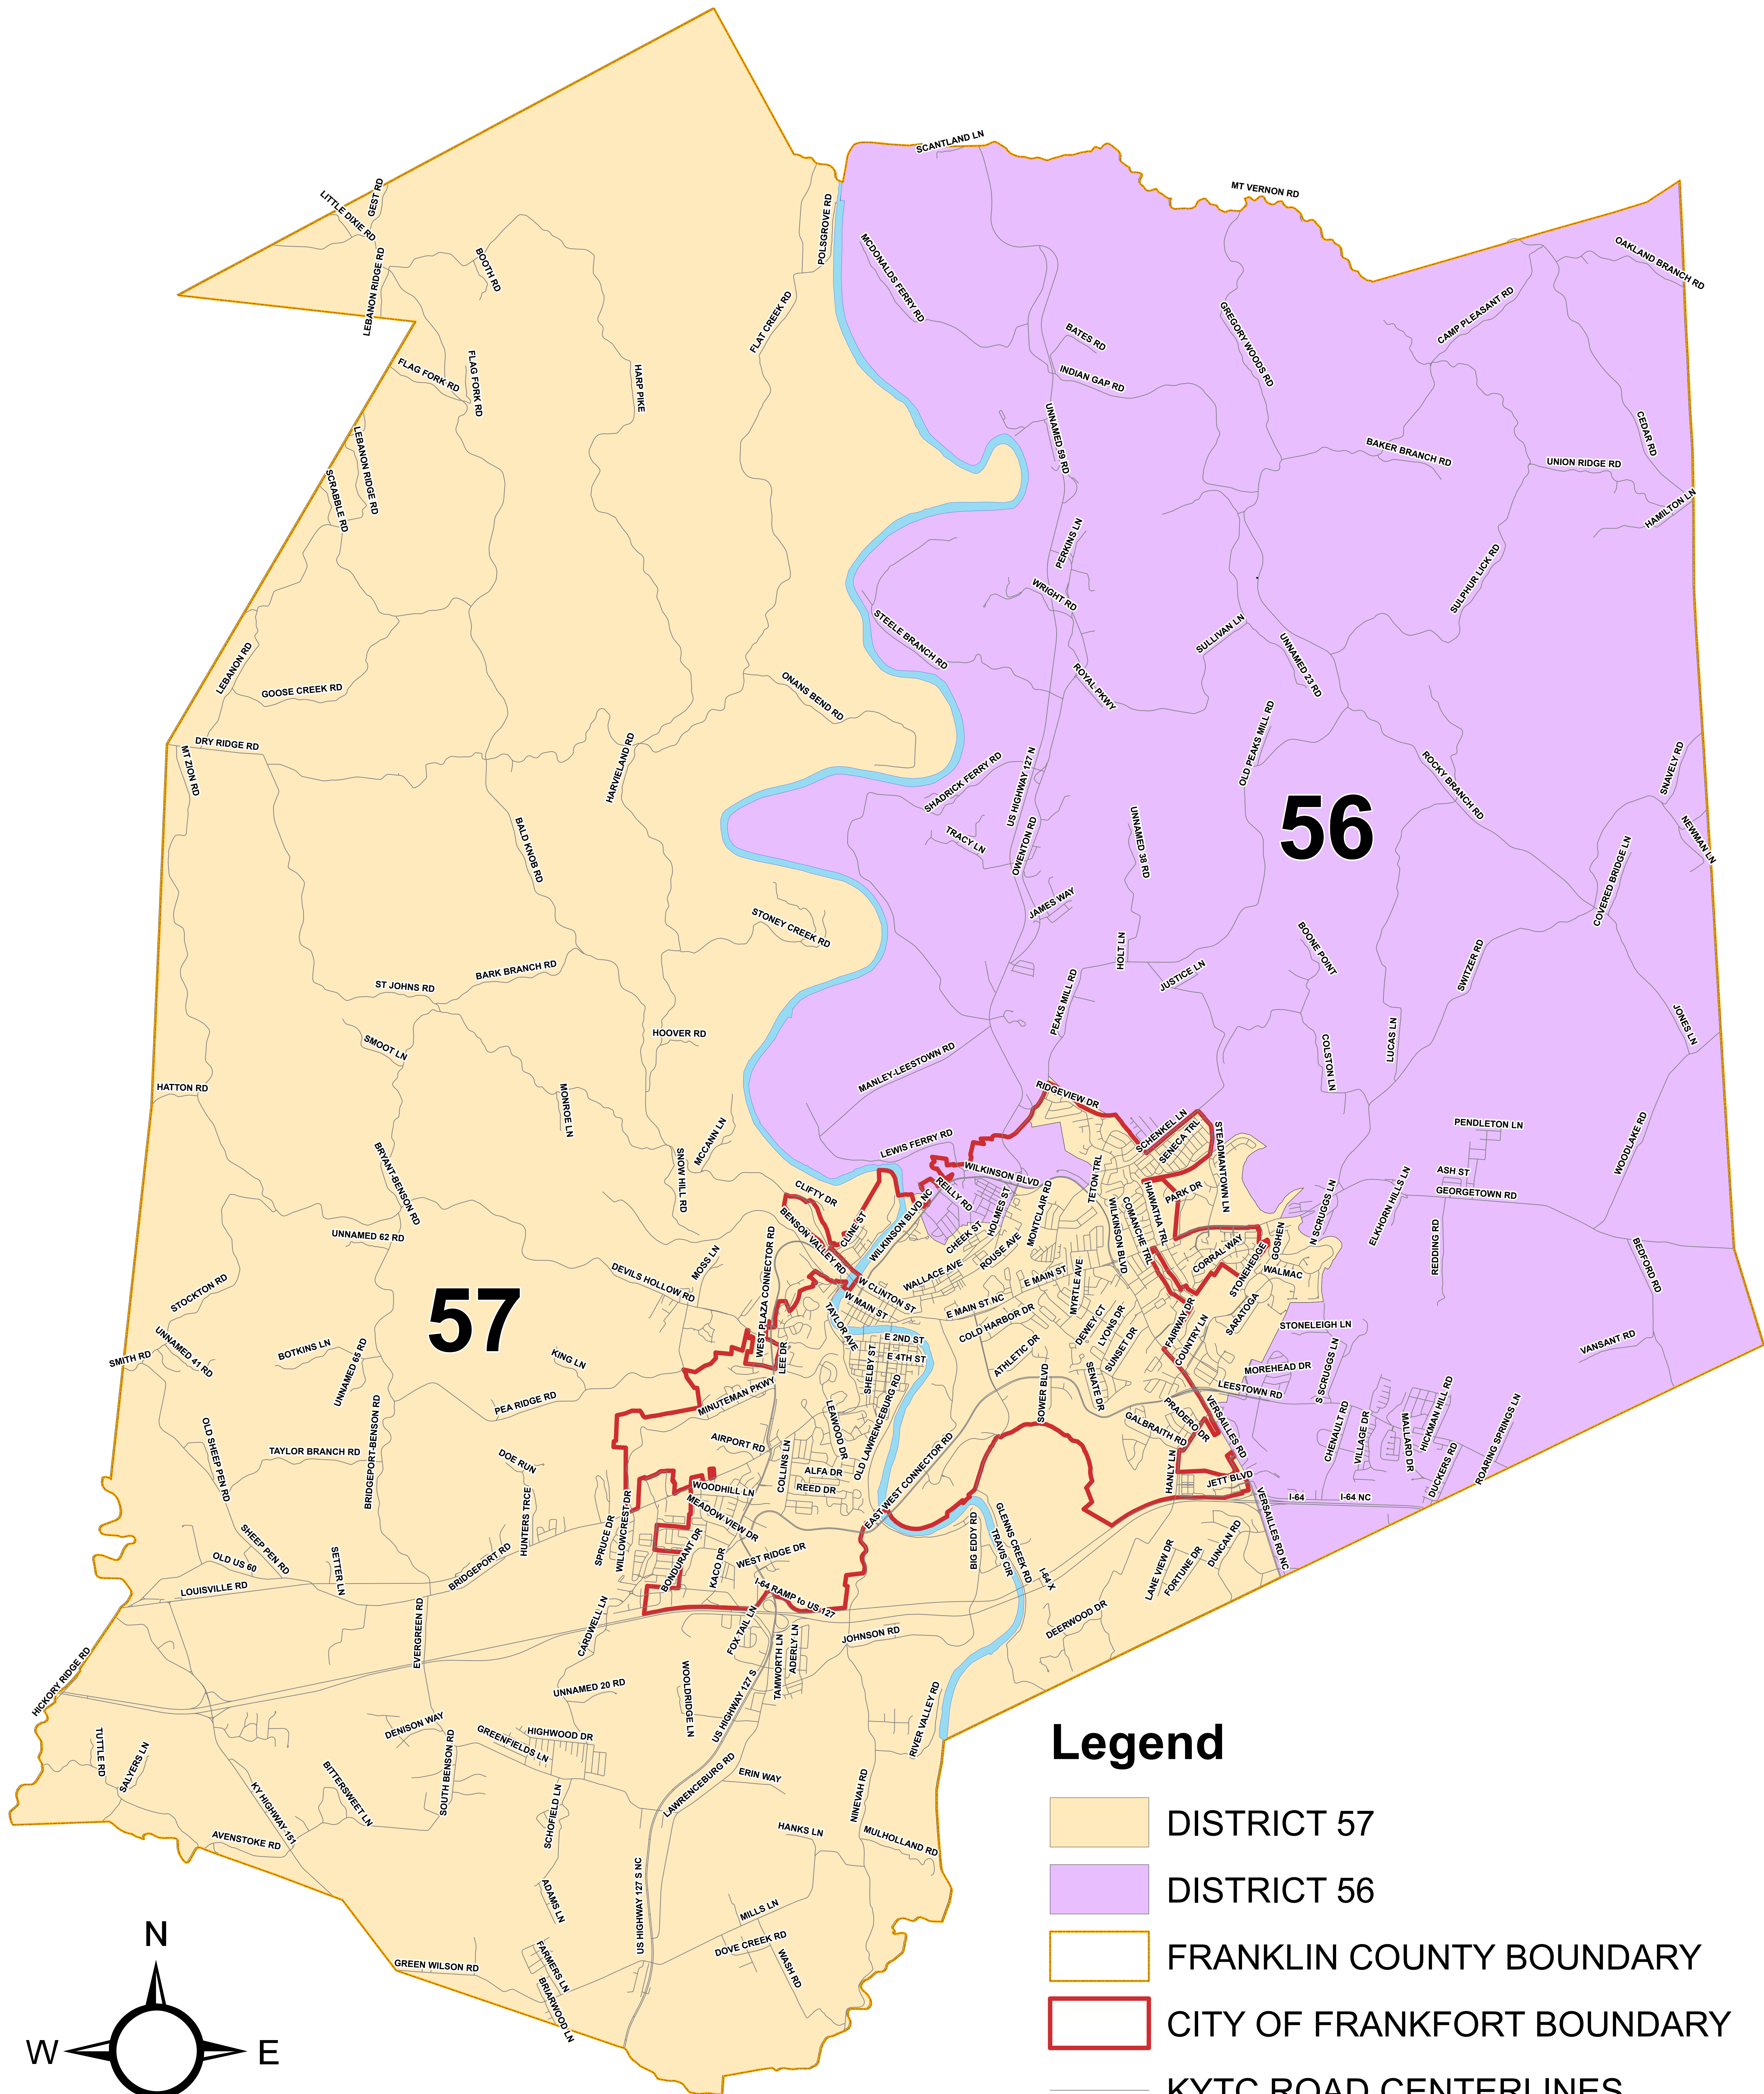

# KY House of Representatives 2022 District Map

## Legend

-  DISTRICT 57
-  DISTRICT 56
-  FRANKLIN COUNTY BOUNDARY
-  CITY OF FRANKFORT BOUNDARY
-  KYTC ROAD CENTERLINES
-  KY RIVER