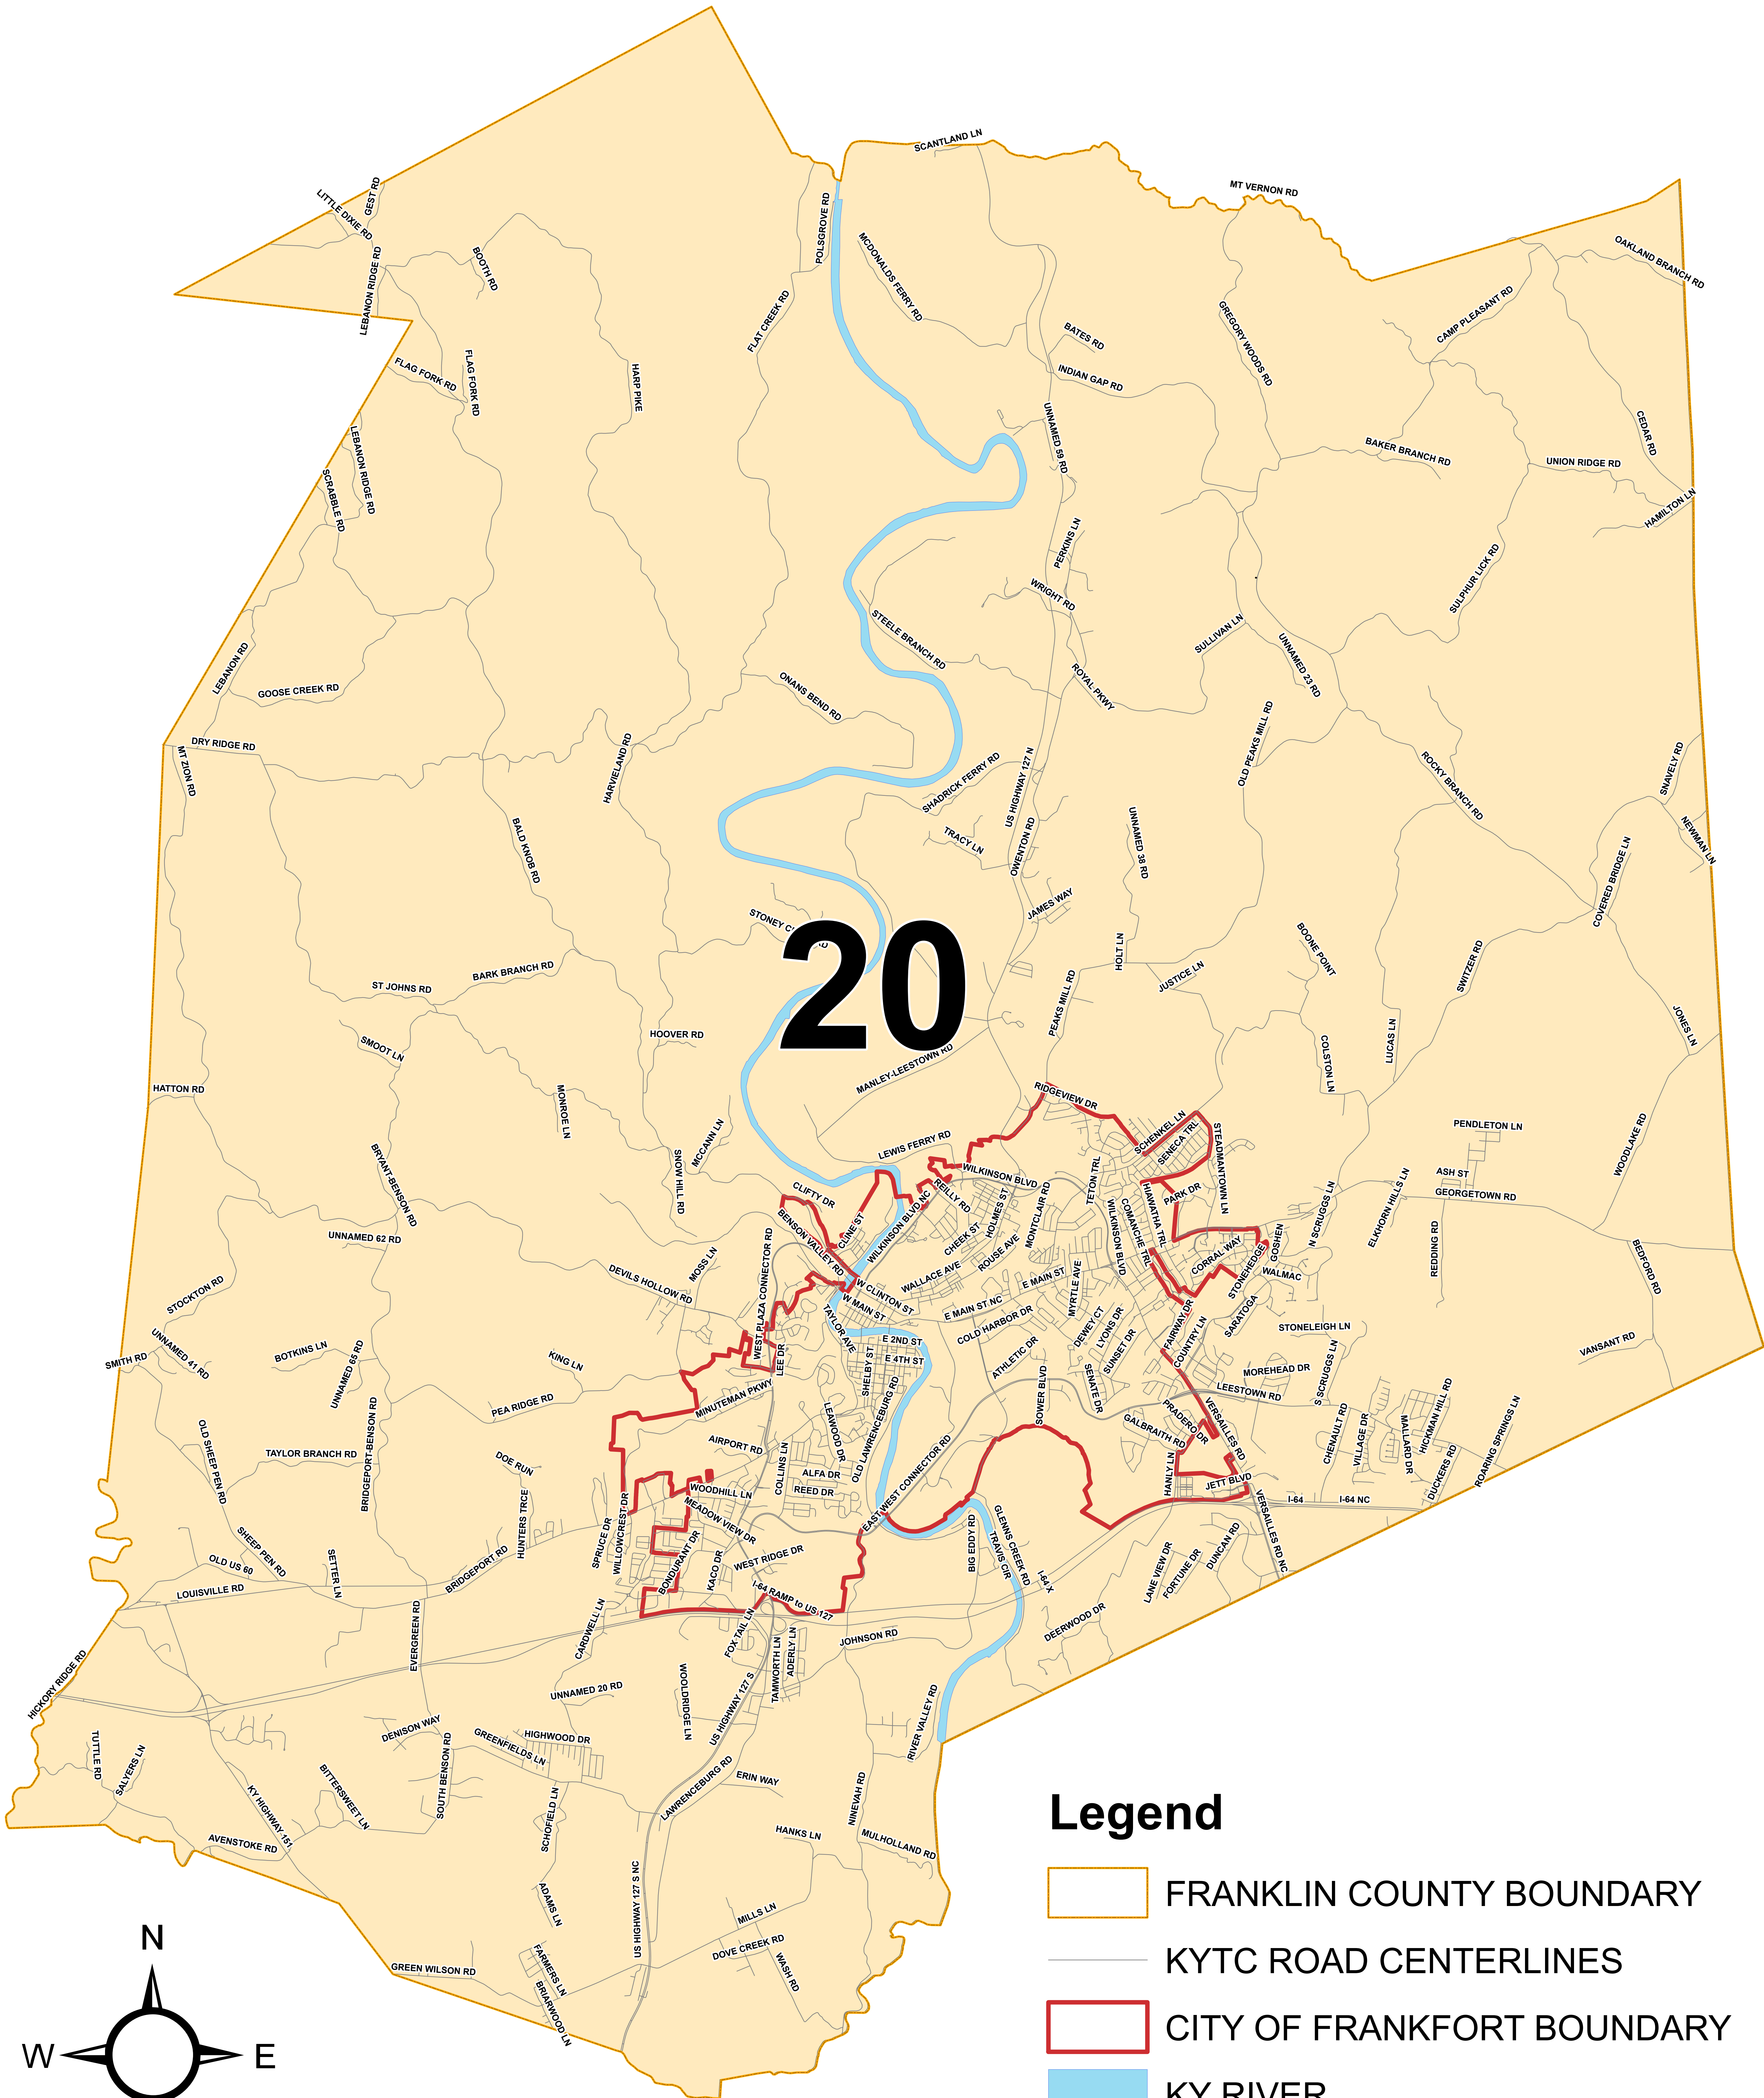

2022 Kentucky 20th Senatorial District Map

Legend

-  FRANKLIN COUNTY BOUNDARY
-  KYTC ROAD CENTERLINES
-  CITY OF FRANKFORT BOUNDARY
-  KY RIVER
-  DISTRICT 20