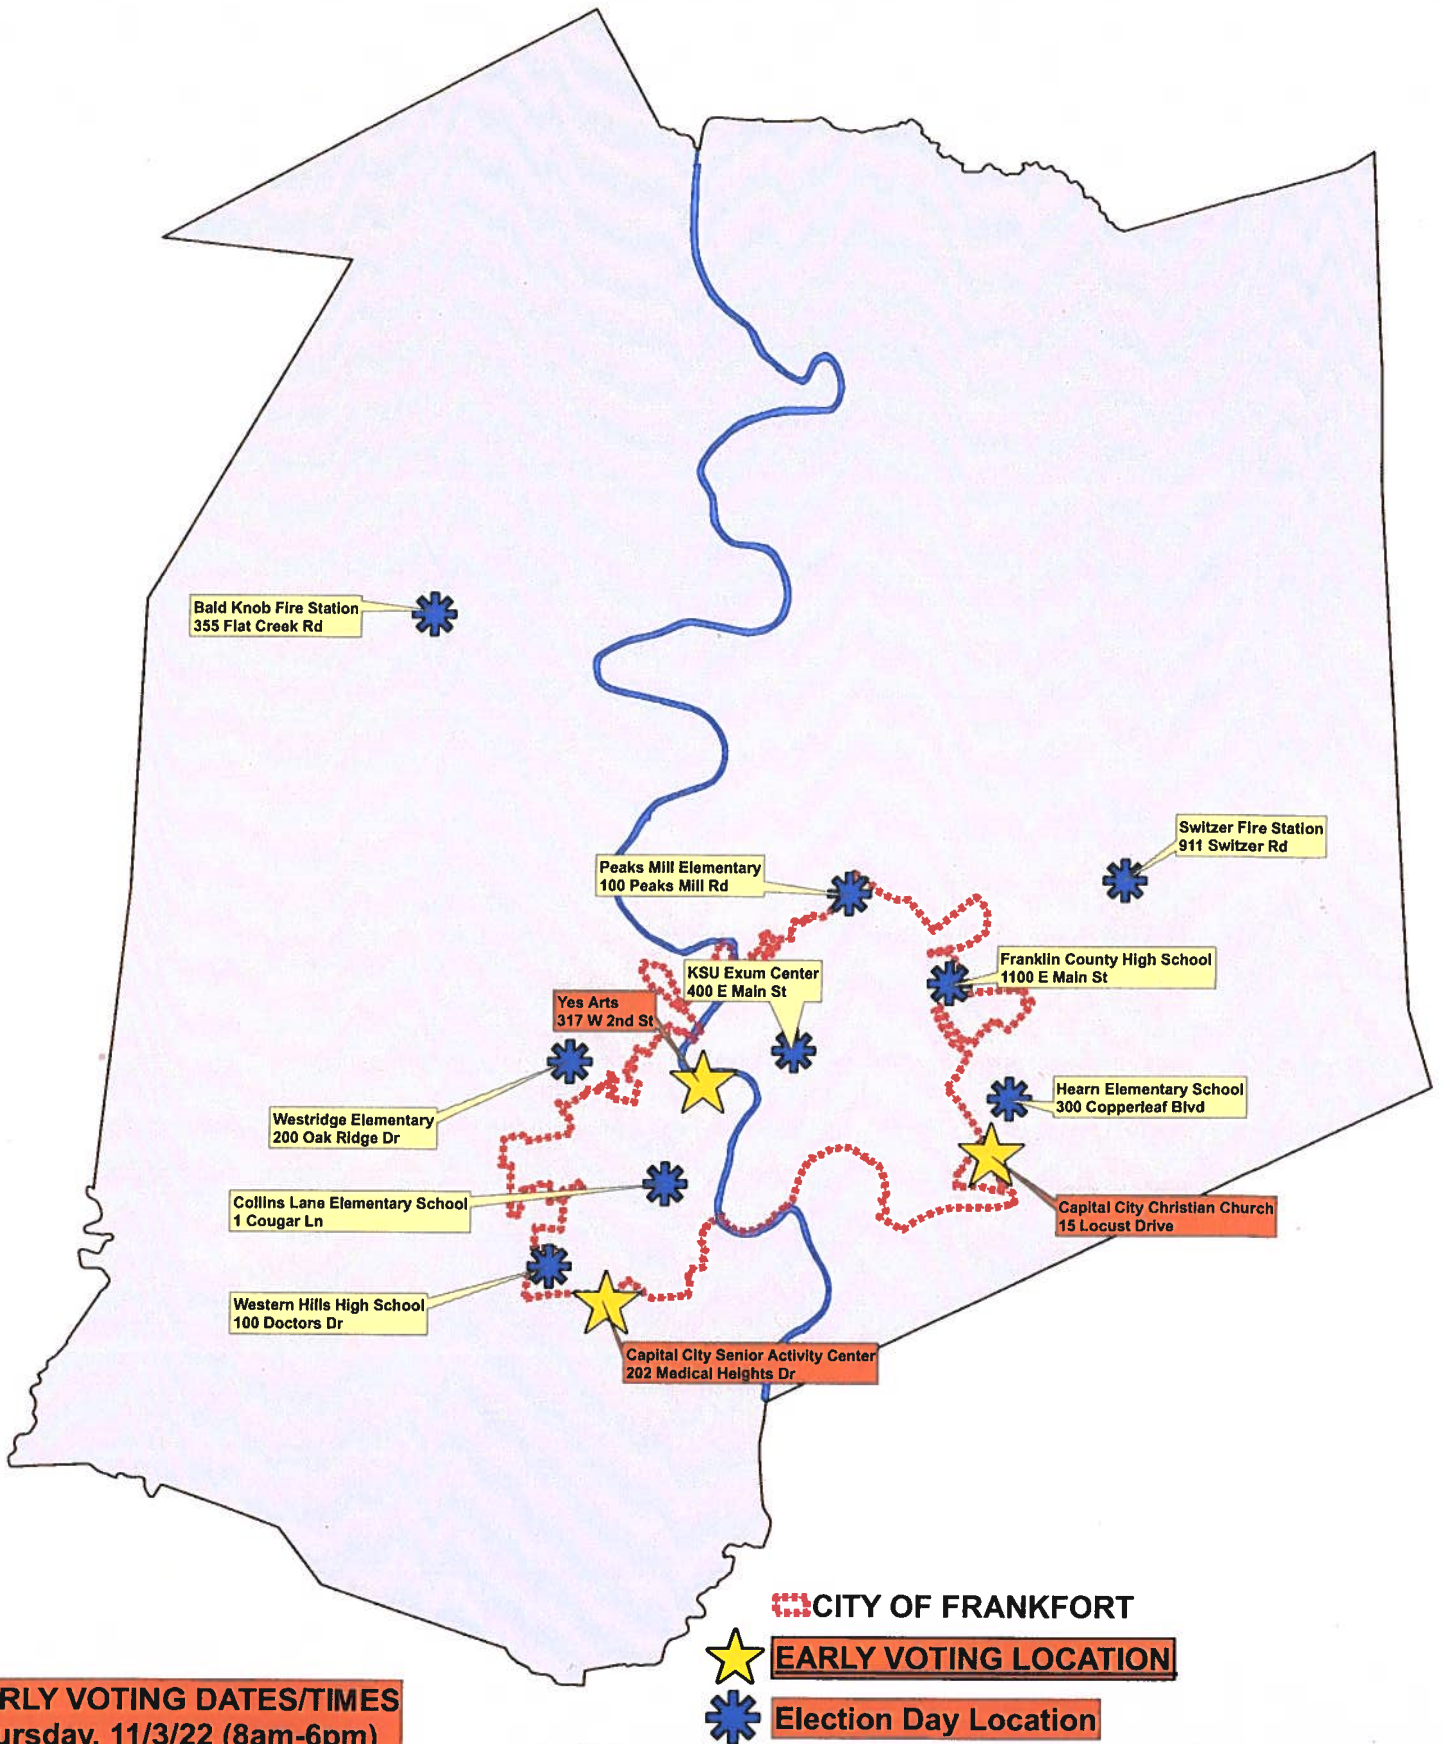

FRANKLIN COUNTY 2022 GENERAL ELECTION MAP

Election Day All Locations Open 6am-6pm 11/8/22

EARLY VOTING DATES/TIMES
 Thursday, 11/3/22 (8am-6pm)
 Friday, 11/4/22 (8am-6pm)
 Saturday, 11/5/22 (6am-2pm)
 Tuesday, 11/8/22 (6am-6pm)

317 W 2nd Street (YES ARTS)
 15 Locust Drive (CAPITAL CITY CHRISTIAN CHURCH)
 202 Medical Heights Dr (CAPITAL CITY SENIOR ACTIVITY CENTER)